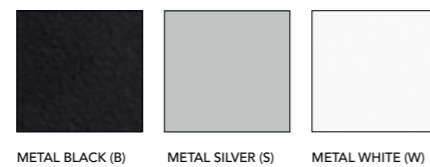

EFG Design Team
EFG WORKSTATIONS

EFG IZI LIGHT

EFG Izi Light is the sit/stand table with one motor and stroke 470 or 600 mm. The table is adjustable between 700-1170 mm or 650-1250 mm. The frame has a T-foot and two rectangular legs with the thick part of the legs upwards. The frame has adjustable beams that can be assembled in different lengths allowing you to select suitable size of the table top. Several sizes, materials and designs of table tops are available.

IZILA20 (LO)
EFG IZI LIGHT, ONE MOTOR STROKE 470

IZILA20 (HI)
EFG IZI LIGHT, ONE MOTOR STROKE 600

MATERIAL OPTIONS

Standard colors
Frame

Standard colors
Table tops

TABLE TOPS IN MANY SIZES

HAND CONTROL

ADJUSTABLE BEAMS: