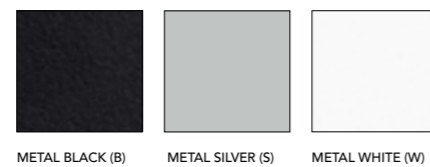

MATERIAL OPTIONS

Standard colors
Frame