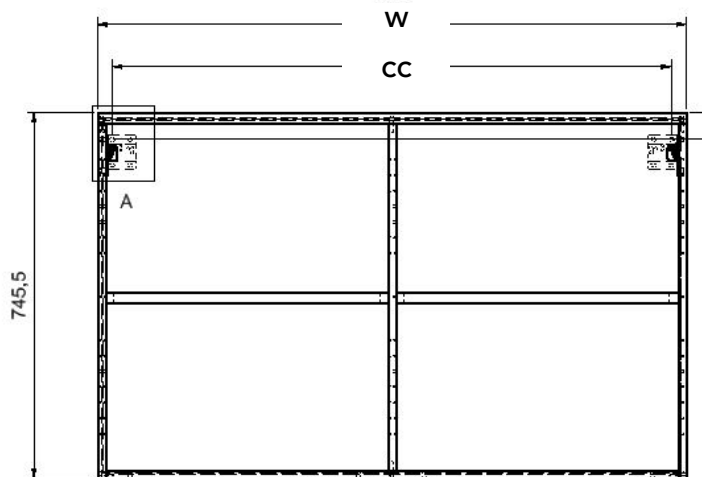

For more information,
please visit www.efg.info

With (w):	800	1191	1200
c-c:	739	1130	1139

Mounting of Wall Brackets:

It is important to check the strength of the wall and to use proper fastening material (screws and plugs) to suit the wall material.

Covers:

1st. 080663 Cover R for Mounting fittings.

1st. 080664 Cover L for Mounting fittings.

fitted over respectively Mounting fittings.

Adjustments

The product contains one or more of following materials:
Wood, metal, plastic.