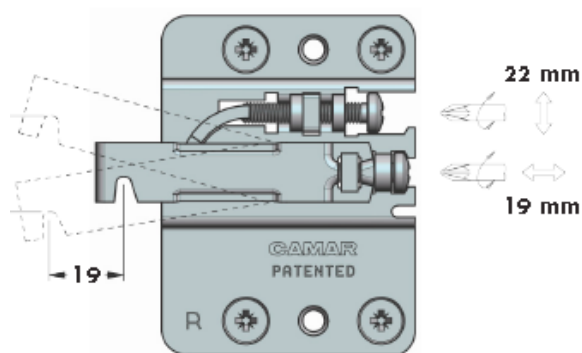

For more information,
please visit www.efg.info

With (w):	800	1191	1200
c-c:	739	1130	1139

Mounting of Wall Brackets:

It is important to check the strength of the wall and to use proper fastening material (screws and plugs) to suit the wall material.

Covers:

1st. 080663 Cover R for Mounting fittings.

1st. 080664 Cover L for Mounting fittings.

fitted over respectively Mounting fittings.

Adjustments

The product contains one or more of following materials:
Wood, metal, plastic.