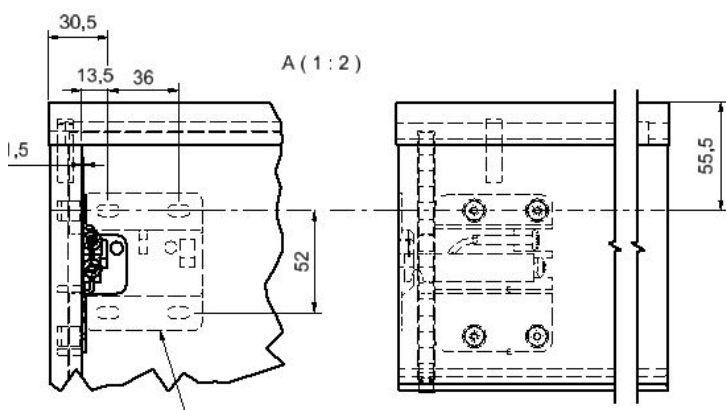

For more information,
please visit www.efg.info

With (w):	800	1191	1200
c-c:	739	1130	1139

Mounting of Wall Brackets:

It is important to check the strength of the wall and to use proper fastening material (screws and plugs) to suit the wall material.

Covers:

1st. 080663 Cover R for Mounting fittings.

1st. 080664 Cover L for Mounting fittings.

fitted over respectively Mounting fittings.

Adjustments

The product contains one or more of following materials:
Wood, metal, plastic.