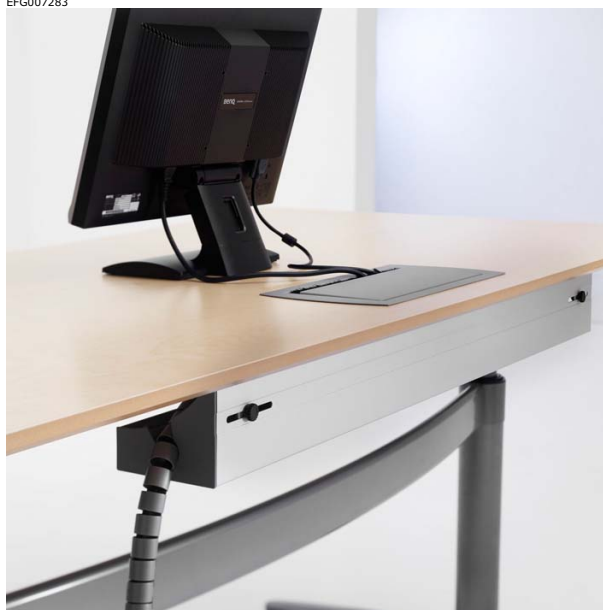

Incl. end cover

Workstations

Art no	EFG Nostra Effect F	EFG Nostra Effect S	Team Pro	Ofi F stationary	Ofi S stationary	EFG Izi	EFG Izi Effect F	EFG Izi Effect S
A40B07	x	x		x	x		x	x
A40B08	x	x		x	x		x	x
A40B19	x	x		x	x		x	x
A40B20	x	x		x	x		x	x

Stand up/sit down workstations

Art no	EFG Nostra Niveau F	EFG Nostra Niveau S	EFG Ofi Niveau F	EFG Ofi Niveau S	EFG Izi Niveau F	EFG Izi Niveau S	EFG sit+up 2 F	EFG sit+up 2 S
A40B07	x	x	x	x	x	x	x	x
A40B08	x	x	x	x	x	x	x	x
A40B19	x	x	x	x	x	x	x	x
A40B20	x	x	x	x	x	x	x	x

These tables show which workstations and stand up/sit down workstations the accessories fit to.