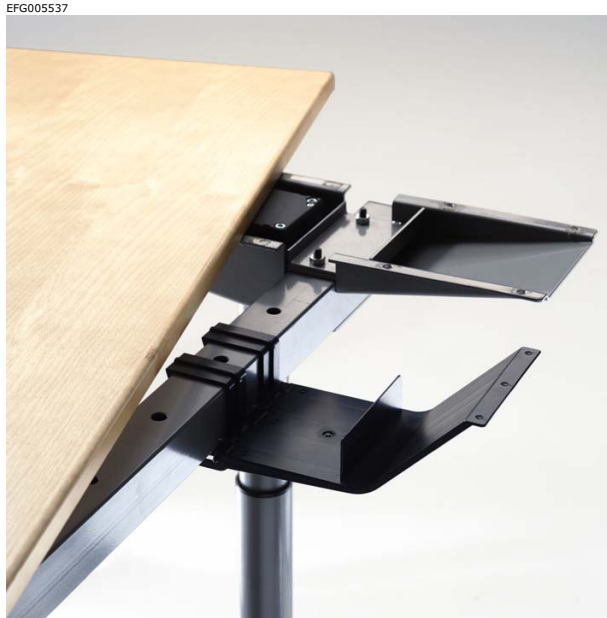

Cable unit

Cable unit, to be mounted on the frame, that effectively collects and keeps the cables in order.

- Black plastic.
- Length 130 mm.

V29B99

V29B99

Workstations

Art no	EFG Nostra Effect F	EFG Nostra Effect S	Team Pro	Ofi F stationary	Ofi S stationary	EFG Izi	EFG Izi Effect F	EFG Izi Effect S
V29B99	x	x		x	x			

Stand up/sit down workstations

Art no	EFG Nostra Niveau F	EFG Nostra Niveau S	EFG Ofi Niveau F	EFG Ofi Niveau S	EFG Izi Niveau F	EFG Izi Niveau S	EFG sit+up 2 F	EFG sit+up 2 S
V29B99	x	x						

These tables show which workstations and stand up/sit down workstations the accessories fit to.