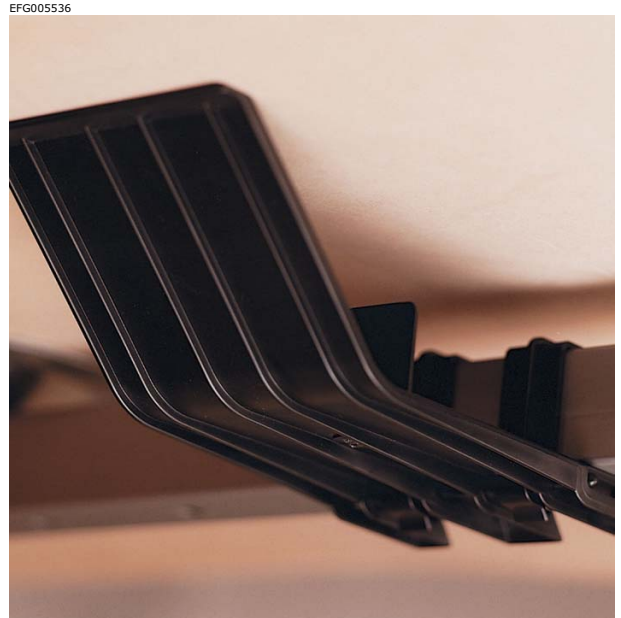

Cable unit

Cable unit, to be mounted on the frame, that effectively collects and keeps the cables in order.

- Black plastic.
- Length 130 mm.

V29B99

V29B99

Workstations

Art no	EFG Nostra Effect F	EFG Nostra Effect S	Team Pro	Ofi F stationary	Ofi S stationary	EFG Izi	EFG Izi Effect F	EFG Izi Effect S
V29B99	x	x		x	x			

Stand up/sit down workstations

Art no	EFG Nostra Niveau F	EFG Nostra Niveau S	EFG Ofi Niveau F	EFG Ofi Niveau S	EFG Izi Niveau F	EFG Izi Niveau S	EFG sit+up 2 F	EFG sit+up 2 S
V29B99	x	x						

These tables show which workstations and stand up/sit down workstations the accessories fit to.