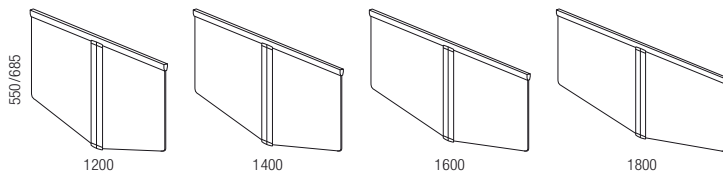

EFG Flow

The central aluminium profile provides stability and can be used for attaching one or two displays. Accessories can be mounted straight onto the screen.

EFG pLay

L-shaped EFG pLay is available in 10 colours as standard and may easily be combined as part of the company's design management.