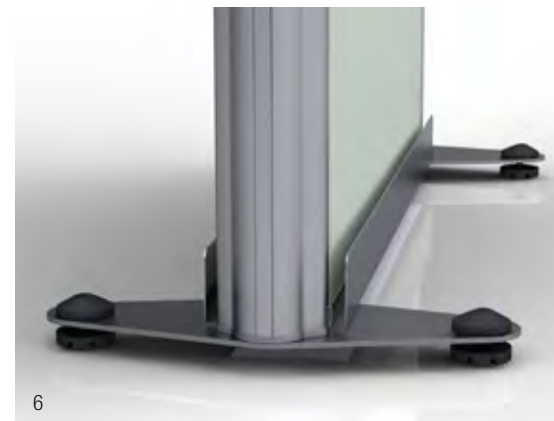

Capture the spirit of the room with screen and panel colours.

EFG Flow is available in the following lengths 1200, 1400, 1600 and 1800 mm, height adjustable.

EFG Flow desk screen

EFG Flow is a desk screen with 25 mm thick filling, consisting of recycled polyester fibre and textiles pressed together with the screen's fabric covering. The screen is then compacted to 5 mm around the edges to give a light impression. The screen has four height settings and is invisibly attached on the central aluminium profile.

- 4 The screen walls are available in three heights and can be equipped with top sections of tempered glass.
- 5 The walls can easily be reconfigured, they link together with aluminium edge profiles and a flexible rubber strip.
- 6 Adjustable foot as standard, but individual modules may be equipped with castors and used as mobile sound-absorbing panels.