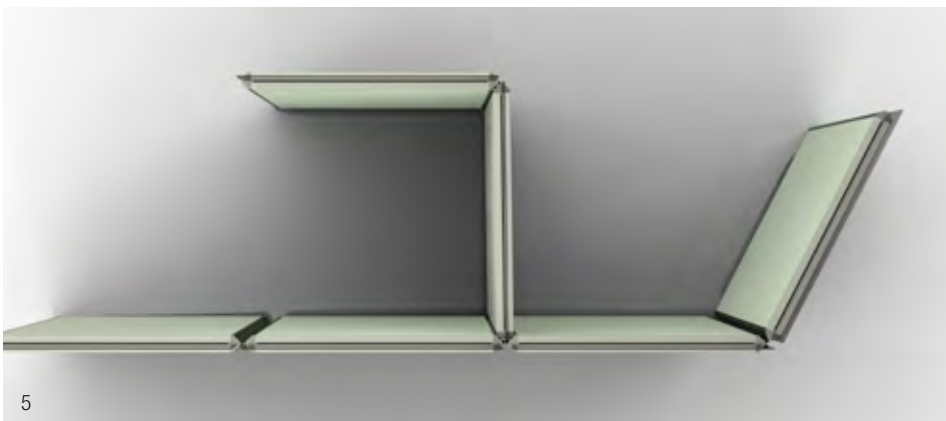

Capture the spirit of the room with screen and panel colours.

EFG Flow is available in the following lengths 1200, 1400, 1600 and 1800 mm, height adjustable.

EFG Flow desk screen

EFG Flow is a desk screen with 25 mm thick filling, consisting of recycled polyester fibre and textiles pressed together with the screen's fabric covering. The screen is then compacted to 5 mm around the edges to give a light impression. The screen has four height settings and is invisibly attached on the central aluminium profile.

- 4 The screen walls are available in three heights and can be equipped with top sections of tempered glass.
- 5 The walls can easily be reconfigured, they link together with aluminium edge profiles and a flexible rubber strip.
- 6 Adjustable foot as standard, but individual modules may be equipped with castors and used as mobile sound-absorbing panels.

EFG Flow

The central aluminium profile provides stability and can be used for attaching one or two displays. Accessories can be mounted straight onto the screen.

EFG pLay

L-shaped EFG pLay is available in 10 colours as standard and may easily be combined as part of the company's design management.