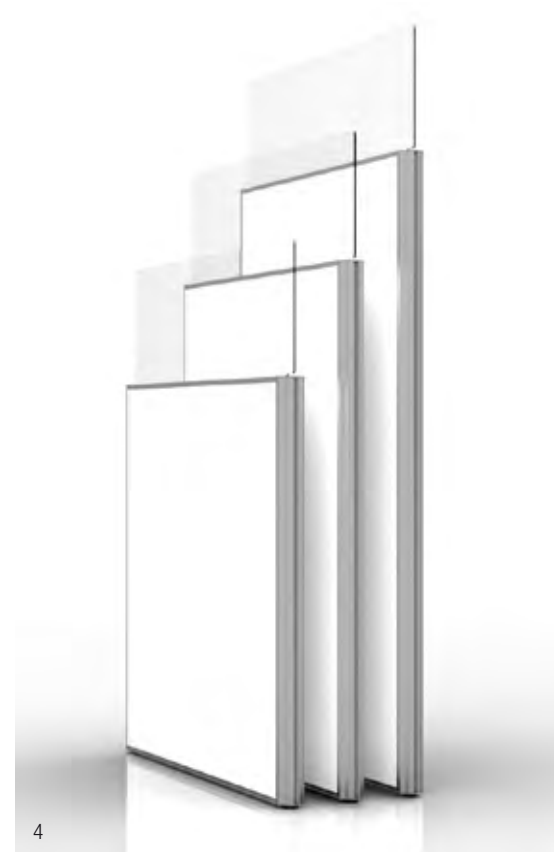

There is a module in tempered glass for straight connection between two screens, giving a more open feel to the room.

EFG Room screen wall

EFG Room is a screen wall system for building rooms within rooms. You decide how private the room will be, as well as the acoustics. EFG Room is available in 45 and 80 mm screen thickness, the latter with Class A sound absorption. The filling material consists of recycled polyester and textile fibres, pressed together with the fabric covering of the screen.

To give a feeling of space and create contact with the surroundings, there is a 375 mm high top section and 230 mm wide screen of tempered glass.

Sound absorbing EFG pLay

EFG pLay is basically a fabric-covered L-shape. The filling, consisting of recycled, sound absorbing polyester fibre and textiles, is pressed together with the panel's fabric covering.

Capture the spirit of the room with screen and panel colours.

EFG Flow is available in the following lengths 1200, 1400, 1600 and 1800 mm, height adjustable.

EFG Flow desk screen

EFG Flow is a desk screen with 25 mm thick filling, consisting of recycled polyester fibre and textiles pressed together with the screen's fabric covering. The screen is then compacted to 5 mm around the edges to give a light impression. The screen has four height settings and is invisibly attached on the central aluminium profile.

Our design consultants would be pleased to help you find the right fusion of colours, shapes and functions to suit your needs. The following are just a few examples of dimensions and details.

EFG Room

- 1 Available in two thicknesses, 80 mm and 45 mm.
- 2 Both 80 mm and 45 mm modules can be combined for optimal absorption/economy.
- 3 Panel for power/data outlets. Located on one or two sides, from floor or ceiling.