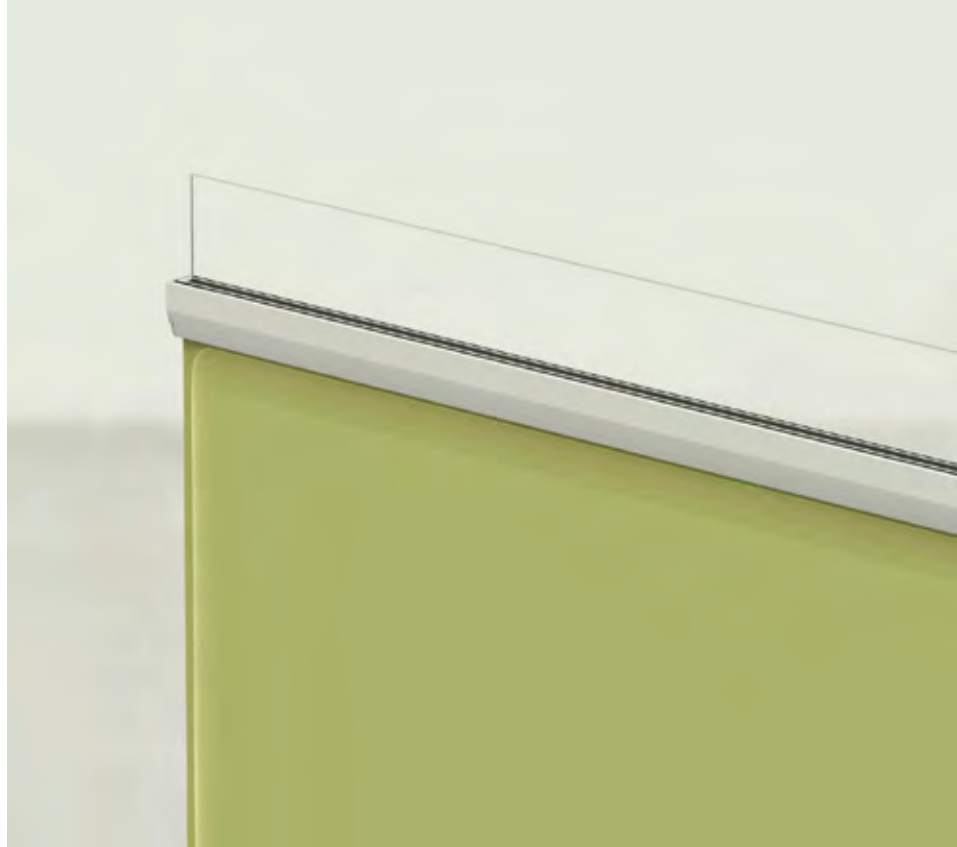

Capture the spirit of the room with screen and panel colours.

EFG Flow is available in the following lengths 1200, 1400, 1600 and 1800 mm, height adjustable.

EFG Flow desk screen

EFG Flow is a desk screen with 25 mm thick filling, consisting of recycled polyester fibre and textiles pressed together with the screen's fabric covering. The screen is then compacted to 5 mm around the edges to give a light impression. The screen has four height settings and is invisibly attached on the central aluminium profile.

Our design consultants would be pleased to help you find the right fusion of colours, shapes and functions to suit your needs. The following are just a few examples of dimensions and details.

EFG Room

- 1 Available in two thicknesses, 80 mm and 45 mm.
- 2 Both 80 mm and 45 mm modules can be combined for optimal absorption/economy.
- 3 Panel for power/data outlets. Located on one or two sides, from floor or ceiling.

- 4 The screen walls are available in three heights and can be equipped with top sections of tempered glass.
- 5 The walls can easily be reconfigured, they link together with aluminium edge profiles and a flexible rubber strip.
- 6 Adjustable foot as standard, but individual modules may be equipped with castors and used as mobile sound-absorbing panels.

EFG Flow

The central aluminium profile provides stability and can be used for attaching one or two displays. Accessories can be mounted straight onto the screen.

EFG pLay

L-shaped EFG pLay is available in 10 colours as standard and may easily be combined as part of the company's design management.