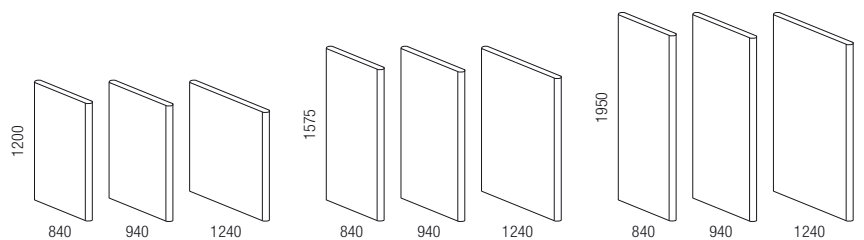

1. 4 The screen walls are available in three heights and can be equipped with top sections of tempered glass.
2. 5 The walls can easily be reconfigured, they link together with aluminium edge profiles and a flexible rubber strip.
3. 6 Adjustable foot as standard, but individual modules may be equipped with castors and used as mobile sound-absorbing panels.