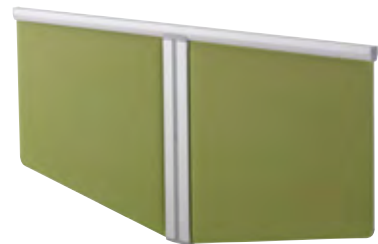

Design with respect for the environment

Meet the screen systems that let you unite the comfort and integrity of your own space with the flexibility in design of an open-plan office.

Start by building your room with EFG Room sound absorbing screen walls. Reinforce your personal sphere with EFG Flow desk screens. And add EFG pLay on walls, or suspended from the ceiling, for both sound absorption and decoration.

The end result? The same privacy and sound absorption as a cellular office, but with colours and shapes that are so much more fun. All created with the focus on the environment – at work and at large.

EFG Flow

Danish design consultancy Blum & Balle has developed our new partitions and panels.

They are well-versed in physiology, ergonomics and furniture design. But they have also designed everything from machine tools to rehabilitation products.