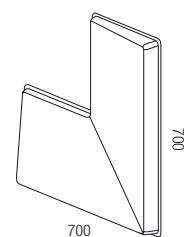

Capture the spirit of the room with screen and panel colours.

EFG Flow is available in the following lengths 1200, 1400, 1600 and 1800 mm, height adjustable.

EFG Flow desk screen

EFG Flow is a desk screen with 25 mm thick filling, consisting of recycled polyester fibre and textiles pressed together with the screen's fabric covering. The screen is then compacted to 5 mm around the edges to give a light impression. The screen has four height settings and is invisibly attached on the central aluminium profile.

Our design consultants would be pleased to help you find the right fusion of colours, shapes and functions to suit your needs. The following are just a few examples of dimensions and details.

EFG Room

- 1 Available in two thicknesses, 80 mm and 45 mm.
- 2 Both 80 mm and 45 mm modules can be combined for optimal absorption/economy.
- 3 Panel for power/data outlets. Located on one or two sides, from floor or ceiling.

- 4 The screen walls are available in three heights and can be equipped with top sections of tempered glass.
- 5 The walls can easily be reconfigured, they link together with aluminium edge profiles and a flexible rubber strip.
- 6 Adjustable foot as standard, but individual modules may be equipped with castors and used as mobile sound-absorbing panels.

EFG Flow

The central aluminium profile provides stability and can be used for attaching one or two displays. Accessories can be mounted straight onto the screen.

EFG pLay

L-shaped EFG pLay is available in 10 colours as standard and may easily be combined as part of the company's design management.